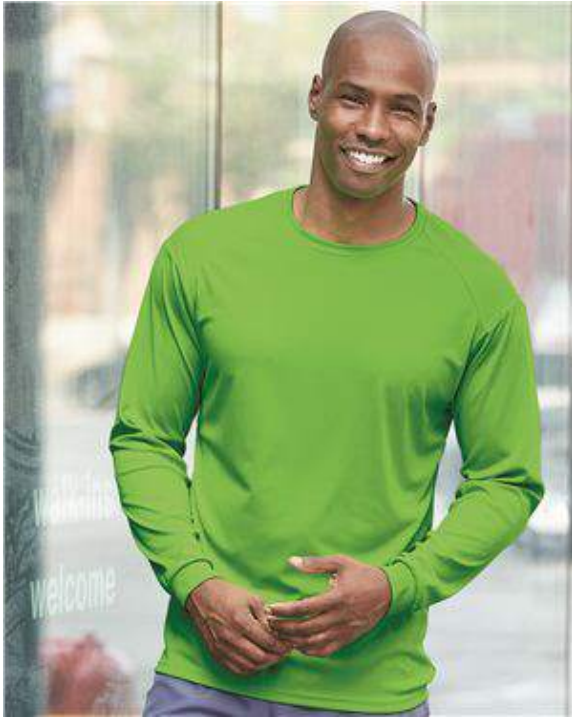

Badger - B-Core Long Sleeve T-Shirt - 4104

- 3.5 oz., 100% polyester
- "[CLICK HERE](#)" for Polyester Printing Tips
- Moisture management/antimicrobial performance fabric
- Badger sport shoulder for maximum movement
- Self-fabric collar
- Double-needle hem
- Badger heat seal logo on left sleeve

*Please note upcharges for Premium colors Safety Orange and Safety Yellow.

Colors

White	Black	Brown	Burnt Orange	Cardinal	Columbia Blue	Electric Blue	Force	Forest	Gold	Graphite	Hot Pink	Kelly	Lime
Maroon	Navy	Pink	Purple	Red	Royal	Safety Orange	Safety Yellow	Sand	Silver	Texas Orange	Vegas Gold		